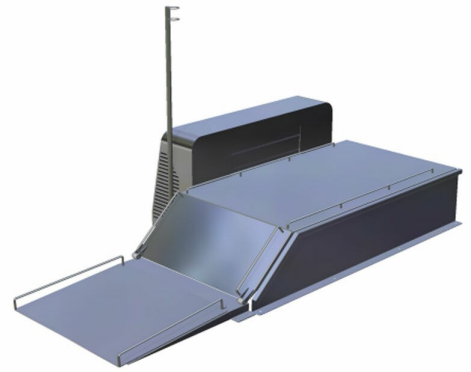

Lift Metos Multiwasher 300 series

Lift for Multiwasher 300 series washing machines

Lift Metos Multiwasher 300 series

Item width mm	800
Item depth mm	680
Package volume	0.31
Unit of volume	m3
Package volume	0.31 m3
Package length	85
Package width	73
Package height	50
Package unit of dimension	cm
Package dimensions (LxWxH)	85x73x50 cm
Net weight	30.01
Net weight	30.01 kg
Gross weight	40.01
Package weight	40.01 kg
Unit of weight	kg