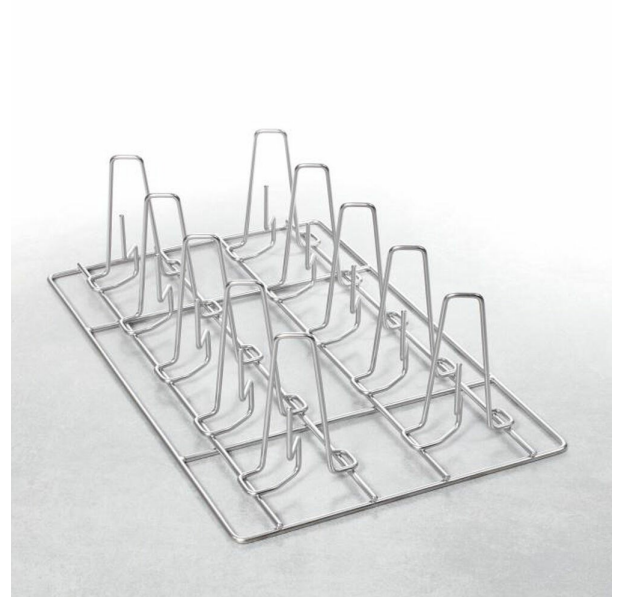

# Chicken grid Metos System Rational H10

For 10 chickens a' 1000g. Can be used with GN-racks and rail

## Chicken grid Metos System Rational H10

Item width mm	530
Item depth mm	325
Item height mm	200
Package volume	0.034
Unit of volume	m3
Package volume	0.034 m3
Package length	53
Package width	32.5
Package height	20
Package unit of dimension	cm
Package dimensions (LxWxH)	53x32.5x20 cm
Net weight	1.5
Net weight	1.5 kg
Gross weight	1.5
Package weight	1.5 kg
Unit of weight	kg