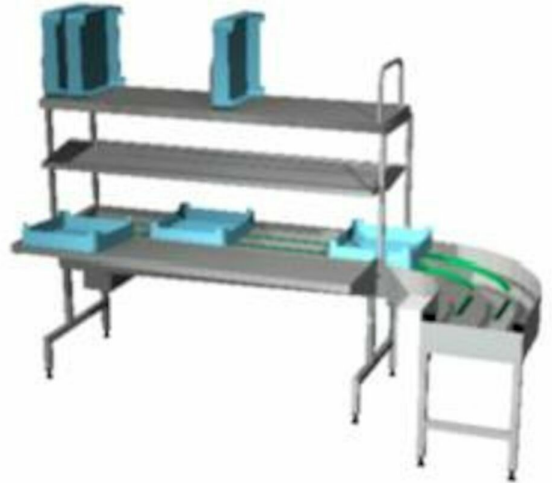

Dish sorting unit Metos EasyClean4 90° L-R resta

Sorting unit for 4 racks integrated to rackconveyor. Conveyor continues to dishwashing machine

- direction left to right
- conveyorbelt is noiseless and easy to clean round polycord
- basin rinse
- waste filter emptied from outside of basin
- sloped shelf for 4 racks
- flat upper shelf with adjustable height and depth
- sorting area is detachable for easier cleaning
- conveyor element can be lifted up for more thoroughly cleaning
- a guide plate in between the conveyor element, in front of the dishwashing basket

Dish sorting unit Metos EasyClean4 90° L-R resta

Product capacity	for 4 racks
Item width mm	3100
Item depth mm	1105
Item height mm	870/1685
Package volume	8.727
Unit of volume	m3
Package volume	8.727 m3
Package length	330
Package width	123
Package height	215
Package unit of dimension	cm
Package dimensions (LxWxH)	330x123x215 cm
Net weight	140
Net weight	140 kg
Gross weight	190
Package weight	190 kg
Unit of weight	kg
Connection power kW	0.2
Connection voltage V	400
Number of phases	3PE
Frequency Hz	50
Type of electrical connection	Semifixed
Electrical conn. height mm	500
Cold water diam.	1/2"
Cold water flow l/min	20
Cold water min pressure kPa	300
Cold water conn. height mm	800
Hot water diam.	1/2"
Hot water flow l/min	20

Dish sorting unit Metos EasyClean4 90° L-R resta

Hot water conn. height mm	500
Drain diameter	38
Drain flow l/s	3
Drain conn. height mm	500