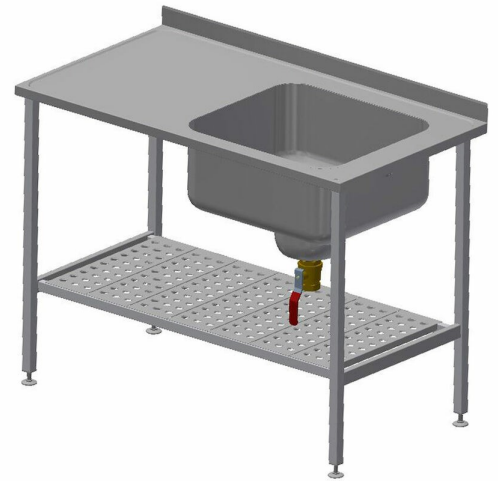

Washing table Metos Neo 1200x650 sink on the right

Stainless steel construction. 550x500x250 mm basin on the right with a settling tank, a ball valve and an overflow

- splash back 60 mm on the back of the table top
- with perforated plate shelf

Washing table Metos Neo 1200x650 sink on the right

Item width mm	1200
Item depth mm	650
Item height mm	900
Package volume	0.831
Unit of volume	m3
Package volume	0.831 m3
Package length	125
Package width	70
Package height	95
Package unit of dimension	cm
Package dimensions (LxWxH)	125x70x95 cm
Net weight	32.11
Net weight	32.11 kg
Gross weight	32.11
Package weight	32.11 kg
Unit of weight	kg