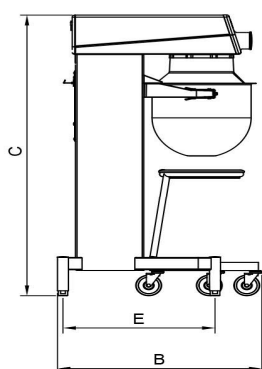

Equipment

- meat mincer
- vegetable cutter

Mixer Metos Bear Kodiak 30 VL-1C with attachment drive

Product capacity	13kg bread dough 60 % 30 lbowl
Item width mm	630
Item depth mm	770
Item height mm	1365
Package volume	0.824
Unit of volume	m3
Package volume	0.824 m3
Package length	66
Package width	80
Package height	156
Package unit of dimension	cm
Package dimensions (LxWxH)	66x80x156 cm
Net weight	115
Net weight	115 kg
Gross weight	145
Package weight	145 kg
Unit of weight	kg
Connection power kW	1.2
Fuse Size A	10
Connection voltage V	230
Number of phases	1NPE
Frequency Hz	50/60
Protection rating (IP)	44
Type of electrical connection	Plug
Cleaning	machine washable;hand wash
Power range kW	1.2
Bowl transfer	manual
Attachment drive	Yes
Timer	Yes

Mixer Metos Bear Kodiak 30 VL-1C with attachment drive

Speed rpm

353

User Manual SE

METOS KARHU / BEAR

RN 10/20 TABLE

RN 10/20

KODIAK