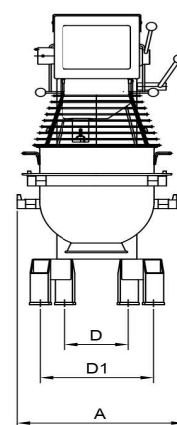

Metos	A	B	C	D	D1	E	G	H
RN 10 TABLE	369	592	639	235	329	505		869
RN 20 TABLE	430	675	885	303	370	535	651	1058
RN 10	548	606	1180	479	479	518		1495
RN 20	566	720	1286	473	473	573	1032	1415
AR 30	520	910	1210	230	380	653	1015	1500
AR 40	535	910	1210	230	380	653	1015	1500
AR 60	648	1028	1413	245	440	739	1175	1780
AR 80	654	1150	1470	245	550	826	1154	1899
AR 100	691	1171	1593	243	570	824	1277	2021
KODIAK	623	792	1367	450	520	589