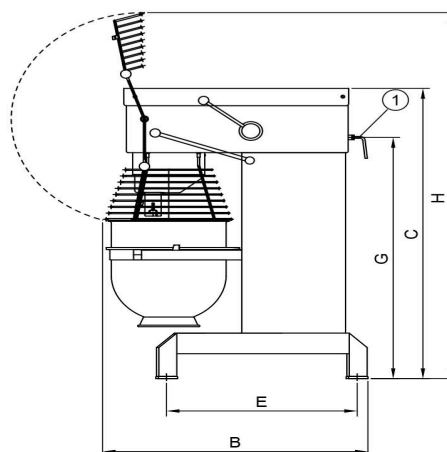

Mixer Metos Bear Kodiak 30 VL-1C with attachment drive

30 litres mixer with attachment drive. Floor model

- 615,5 mm high bowl truck,
- bowl always in ergonomic height - no more heavy lifting
- manual bowl lift
- electronic speed regulation
- removable transparent, shock proof safety guard
- complete stainless steel machinebody
- digital timer displaying minutes and seconds
- emergency stop
- wash by hand with a soft sponge or brush

Equipment

- meat mincer
- vegetable cutter

Mixer Metos Bear Kodiak 30 VL-1C with attachment drive

Product capacity	13kg bread dough 60 % 30 lbowl
Item width mm	630
Item depth mm	770
Item height mm	1365
Package volume	0.824
Unit of volume	m3
Package volume	0.824 m3
Package length	66
Package width	80
Package height	156
Package unit of dimension	cm
Package dimensions (LxWxH)	66x80x156 cm
Net weight	115
Net weight	115 kg
Gross weight	145
Package weight	145 kg
Unit of weight	kg
Connection power kW	1.2
Fuse Size A	10
Connection voltage V	230
Number of phases	1NPE
Frequency Hz	50/60
Protection rating (IP)	44
Type of electrical connection	Plug
Cleaning	machine washable;hand wash
Power range kW	1.2
Bowl transfer	manual
Attachment drive	Yes
Timer	Yes

Mixer Metos Bear Kodiak 30 VL-1C with attachment drive

Speed rpm

353

User Manual SE

METOS KARHU / BEAR

RN 10/20 TABLE

RN 10/20

KODIAK