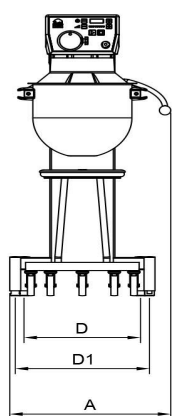

Mixer Metos Bear Kodiak 30 VL-1C with attachment drive

30 litres mixer with attachment drive. Floor model

- 615,5 mm high bowl truck,
- bowl always in ergonomic height - no more heavy lifting
- manual bowl lift
- electronic speed regulation
- removable transparent, shock proof safety guard
- complete stainless steel machinebody
- digital timer displaying minutes and seconds
- emergency stop
- wash by hand with a soft sponge or brush

Equipment

- meat mincer
- vegetable cutter

Mixer Metos Bear Kodiak 30 VL-1C with attachment drive

Product capacity	13kg bread dough 60 % 30 lbowl
Item width mm	630
Item depth mm	770
Item height mm	1365
Package volume	0.824
Unit of volume	m3
Package volume	0.824 m3
Package length	66
Package width	80
Package height	156
Package unit of dimension	cm
Package dimensions (LxWxH)	66x80x156 cm
Net weight	115
Net weight	115 kg
Gross weight	145
Package weight	145 kg
Unit of weight	kg
Connection power kW	1.2
Fuse Size A	10
Connection voltage V	230
Number of phases	1NPE
Frequency Hz	50/60
Protection rating (IP)	44
Type of electrical connection	Plug
Cleaning	machine washable;hand wash
Power range kW	1.2
Bowl transfer	manual
Attachment drive	Yes
Timer	Yes

Mixer Metos Bear Kodiak 30 VL-1C with attachment drive

Speed rpm

353

User Manual SE

METOS KARHU / BEAR

RN 10/20 TABLE

RN 10/20

KODIAK