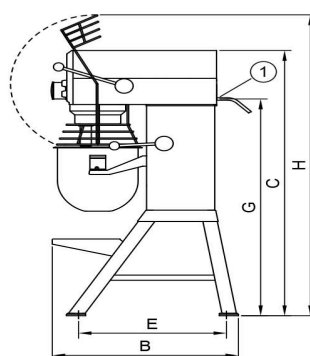

Mixer Metos Bear Kodiak 30 VL-1C with attachment drive

30 litres mixer with attachment drive. Floor model

- 615,5 mm high bowl truck,
- bowl always in ergonomic height - no more heavy lifting
- manual bowl lift
- electronic speed regulation
- removable transparent, shock proof safety guard
- complete stainless steel machinebody
- digital timer displaying minutes and seconds
- emergency stop
- wash by hand with a soft sponge or brush

Equipment

- meat mincer
- vegetable cutter

Mixer Metos Bear Kodiak 30 VL-1C with attachment drive

Product capacity	13kg bread dough 60 % 30 lbowl
Item width mm	630
Item depth mm	770
Item height mm	1365
Package volume	0.824
Unit of volume	m3
Package volume	0.824 m3
Package length	66
Package width	80
Package height	156
Package unit of dimension	cm
Package dimensions (LxWxH)	66x80x156 cm
Net weight	115
Net weight	115 kg
Gross weight	145
Package weight	145 kg
Unit of weight	kg
Connection power kW	1.2
Fuse Size A	10
Connection voltage V	230
Number of phases	1NPE
Frequency Hz	50/60
Protection rating (IP)	44
Type of electrical connection	Plug
Cleaning	machine washable;hand wash
Power range kW	1.2
Bowl transfer	manual
Attachment drive	Yes
Timer	Yes

Mixer Metos Bear Kodiak 30 VL-1C with attachment drive

Speed rpm

353

User Manual SE

METOS KARHU / BEAR

RN 10/20 TABLE

RN 10/20

KODIAK