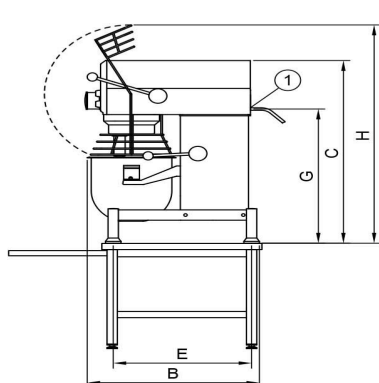

Equipment

- meat mincer
- vegetable cutter

Mixer Metos Bear Kodiak 30 VL-1C with attachment drive

Product capacity	13kg bread dough 60 % 30 lbowl
Item width mm	630
Item depth mm	770
Item height mm	1365
Package volume	0.824
Unit of volume	m3
Package volume	0.824 m3
Package length	66
Package width	80
Package height	156
Package unit of dimension	cm
Package dimensions (LxWxH)	66x80x156 cm
Net weight	115
Net weight	115 kg
Gross weight	145
Package weight	145 kg
Unit of weight	kg
Connection power kW	1.2
Fuse Size A	10
Connection voltage V	230
Number of phases	1NPE
Frequency Hz	50/60
Protection rating (IP)	44
Type of electrical connection	Plug
Cleaning	machine washable;hand wash
Power range kW	1.2
Bowl transfer	manual
Attachment drive	Yes
Timer	Yes

Mixer Metos Bear Kodiak 30 VL-1C with attachment drive

Speed rpm

353

User Manual SE

METOS KARHU / BEAR

RN 10/20 TABLE

RN 10/20

KODIAK