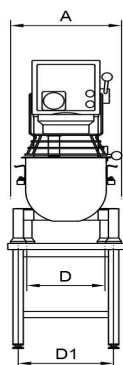

Equipment

- meat mincer
- vegetable cutter

Mixer Metos Bear Kodiak 30 VL-1C with attachment drive

Product capacity	13kg bread dough 60 % 30 lbowl
Item width mm	630
Item depth mm	770
Item height mm	1365
Package volume	0.824
Unit of volume	m3
Package volume	0.824 m3
Package length	66
Package width	80
Package height	156
Package unit of dimension	cm
Package dimensions (LxWxH)	66x80x156 cm
Net weight	115
Net weight	115 kg
Gross weight	145
Package weight	145 kg
Unit of weight	kg
Connection power kW	1.2
Fuse Size A	10
Connection voltage V	230
Number of phases	1NPE
Frequency Hz	50/60
Protection rating (IP)	44
Type of electrical connection	Plug
Cleaning	machine washable;hand wash
Power range kW	1.2
Bowl transfer	manual
Attachment drive	Yes
Timer	Yes

Mixer Metos Bear Kodiak 30 VL-1C with attachment drive

Speed rpm

353

User Manual SE

METOS KARHU / BEAR

RN 10/20 TABLE

RN 10/20

KODIAK