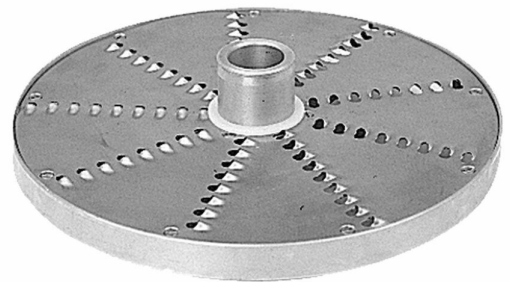

## Grater/Shredder 8 mm Metos RG-200/250/diwash/7

Grates / shreds carrots, dry bread, almonds etc.. Made of stainless steel

- suitable for washing in dishwasher
- can be washed without extra chemicals
- both soft and hard products can be processed with the same tool

## Grater/Shredder 8 mm Metos RG-200/250/diwash/7

Package volume	0.001
Unit of volume	m3
Package volume	0.001 m3
Package length	20
Package width	20
Package height	3
Package unit of dimension	cm
Package dimensions (LxWxH)	20x20x3 cm
Net weight	0.5
Net weight	0.5 kg
Gross weight	0.8
Package weight	0.8 kg
Unit of weight	kg
Model	Grater
Model of vegetable slicer	RG-200;RG-250