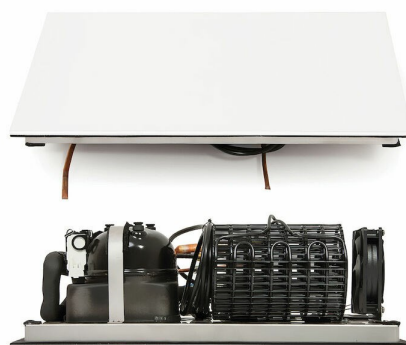

## Cold plate Metos JH 700K GN1/1 White

The embeded Metos JH700K GN1 / 1 Cold Plate with white glass fits even more demanding furnishings, keeping the serving line stylish, consistent and eye-catching.

- temperature of the GN 1 / 1 size plate can be adjusted depending on the food served between -5 °C to + 15 °C(+ 22 °C)
- the plate is 9.5 mm aluminum
- integrated compressor

### SHIPPING INCLUDES:

- 1 m cable to control unit
- 2 m power cord
- white RAL9010 Gorilla glass

## Cold plate Metos JH 700K GN1/1 White

Item width mm	330
Item depth mm	530
Item height mm	230
Package volume	0.079
Unit of volume	m3
Package volume	0.079 m3
Package length	42
Package width	63
Package height	30
Package unit of dimension	cm
Package dimensions (LxWxH)	42x63x30 cm
Net weight	18.5
Net weight	18.5 kg
Gross weight	20
Package weight	20 kg
Unit of weight	kg
Connection power kW	0.17
Connection voltage V	240
Number of phases	1NPE
Frequency Hz	50/60
Type of the refrigerant	R600a