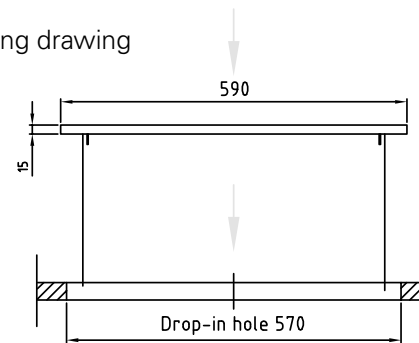

Installation on top of the table

**Drop-in basket dispenser
Metos D-I BD-900/750**

weight (empty): 20 kg

The counter, where drop-in units are installed, must be damp-proof and strong enough to bear the appliance weight.

Mounting drawing

Dimensions of drop-in opening