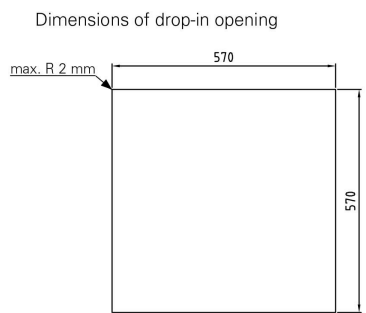

Installation on top of the table

**Drop-in basket dispenser
Metos D-I BD-900/750**

weight (empty): 20 kg

The counter, where drop-in units are installed, must be damp-proof and strong enough to bear the appliance weight.

This document may not be copied in part or in whole by any process nor passed on to a third party without the written permission of the owner Metos Oy Ab.