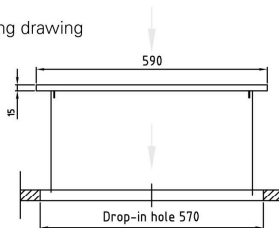

Mounting drawing