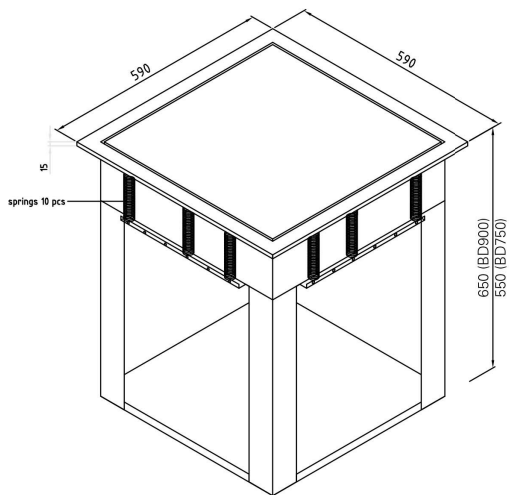

## Basket Dispenser Metos Drop-In BD 750

Dispenser for 500 x 500 mm baskets. String power can be adjusted accordingly to racks weight

- drop-in model without side panels
- unit's edge is 15 mm above the furniture's top plate
- minimum height of furniture 750 mm
- capacity 4 baskets

## Basket Dispenser Metos Drop-In BD 750

Product capacity	4 koria
Item width mm	590
Item depth mm	590
Item height mm	750
Package volume	0.388
Unit of volume	m3
Package volume	0.388 m3
Package length	74
Package width	69
Package height	76
Package unit of dimension	cm
Package dimensions (LxWxH)	74x69x76 cm
Net weight	20
Net weight	20 kg
Gross weight	20
Package weight	20 kg
Unit of weight	kg
Remarks (misc.)	drop-in hole 570x570 mm
Function	neutral

**Installation on top of the table**

**Drop-in basket dispenser  
Metos D-I BD-900/750**

weight (empty): 20 kg

The counter, where drop-in units are installed, must be damp-proof and strong enough to bear the appliance weight.