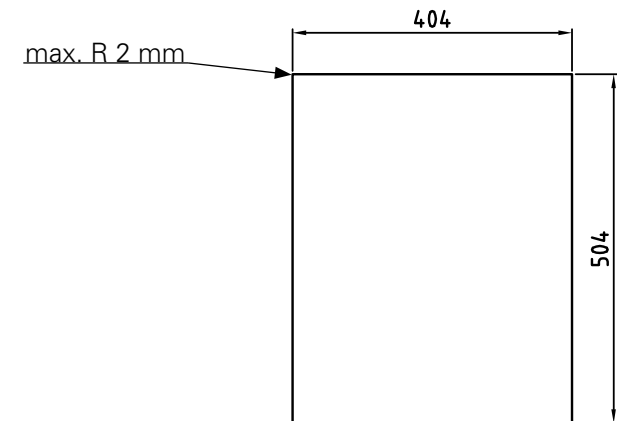

**Installation on top of the table**

**Drop-in tray dispenser  
Metos D-ITD-900/750**

weight (empty): 20 kg

The counter, where drop-in units are installed, must be damp-proof and strong enough to bear the appliance weight.

Dimensions of drop-in hole

Mounting drawing