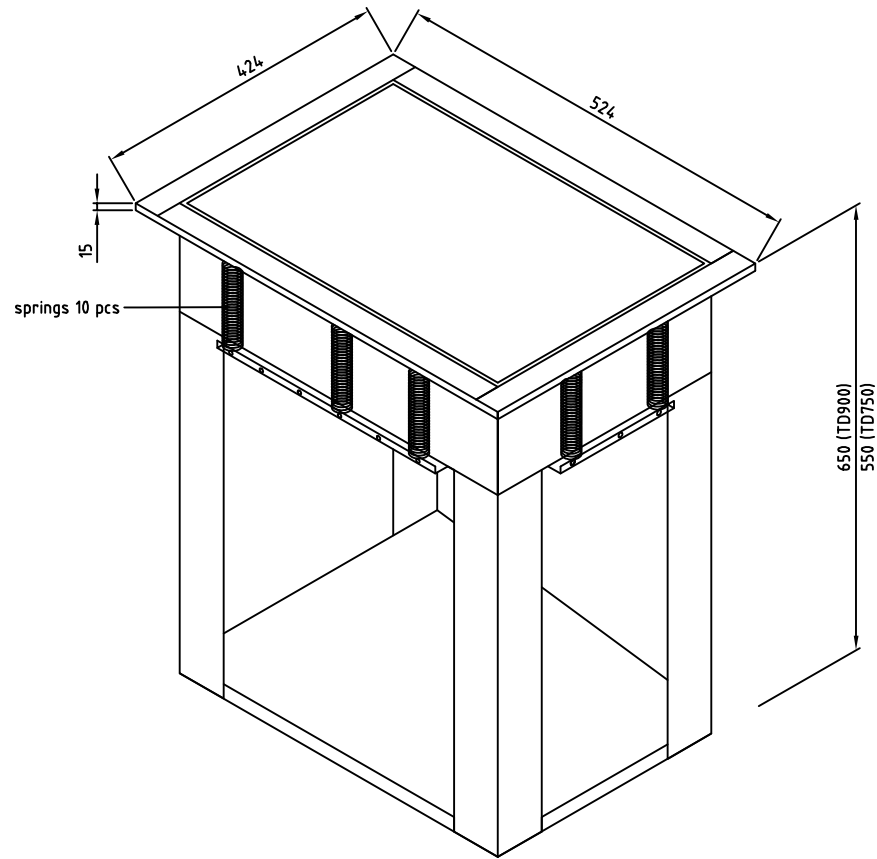

**Installation on top of the table**

**Drop-in tray dispenser  
Metos D-ITD-900/750**

weight (empty): 20 kg

The counter, where drop-in units are installed, must be damp-proof and strong enough to bear the appliance weight.

Dimensions of drop-in hole

Mounting drawing