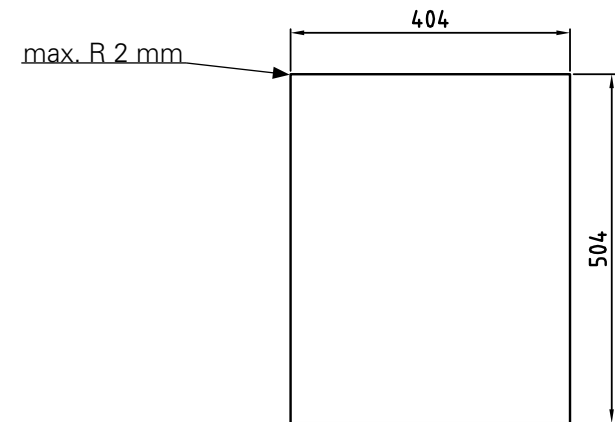

Installation on top of the table

**Drop-in tray dispenser
Metos D-ITD-900/750**

weight (empty): 20 kg

The counter, where drop-in units are installed, must be damp-proof and strong enough to bear the appliance weight.

Dimensions of drop-in hole

Mounting drawing