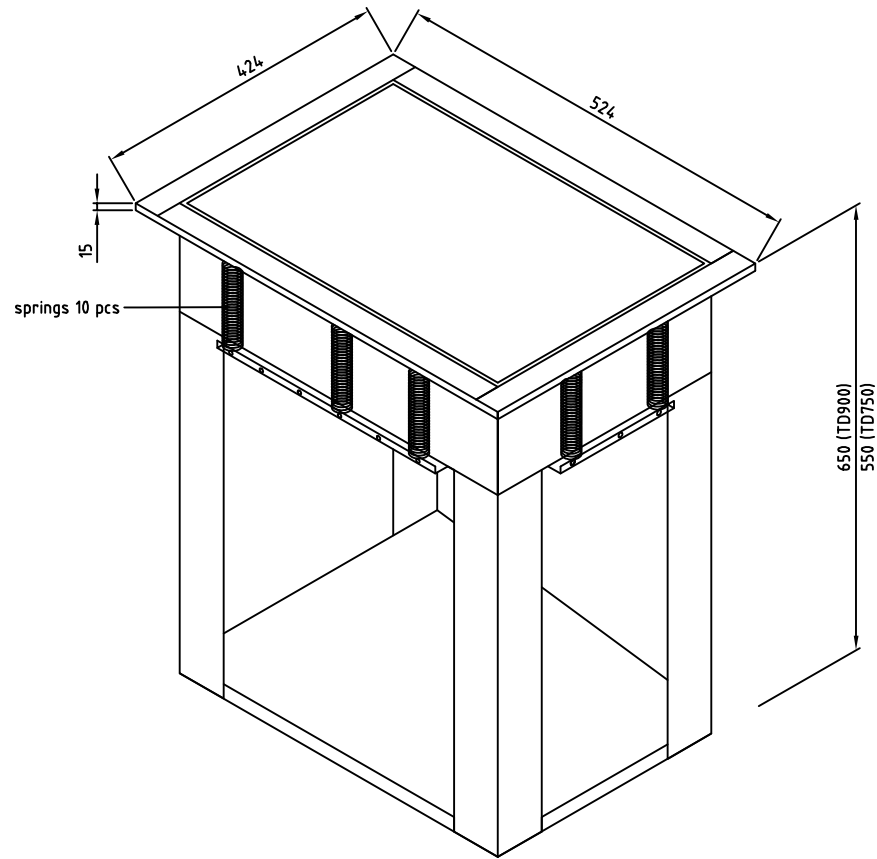

Installation on top of the table

**Drop-in tray dispenser
Metos D-ITD-900/750**

weight (empty): 20 kg

The counter, where drop-in units are installed, must be damp-proof and strong enough to bear the appliance weight.

Dimensions of drop-in hole

Mounting drawing