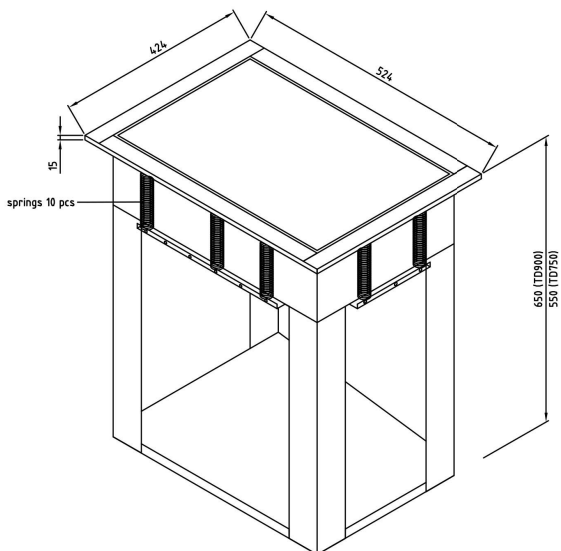

Tray Dispenser Metos Drop-In TD 750

Dispenser for 430 x 325 mm trays. String power can be adjusted accordingly to trays weight

- drop-in model without side panels
- unit's edge is 15 mm above the furniture's top plate
- minimum height of furniture 750 mm
- capacity 45 trays

Tray Dispenser Metos Drop-In TD 750

Product capacity	n. 45 trays
Item width mm	424
Item depth mm	524
Item height mm	550
Package volume	0.292
Unit of volume	m3
Package volume	0.292 m3
Package length	74
Package width	52
Package height	76
Package unit of dimension	cm
Package dimensions (LxWxH)	74x52x76 cm
Net weight	20
Net weight	20 kg
Gross weight	20
Package weight	20 kg
Unit of weight	kg
Remarks (misc.)	drop-in hole 404x504 mm
Function	neutral

Installation on top of the table

**Drop-in tray dispenser
Metos D-ITD-900/750**

weight (empty): 20 kg

The counter, where drop-in units are installed, must be damp-proof and strong enough to bear the appliance weight.

Dimensions of drop-in hole

Mounting drawing