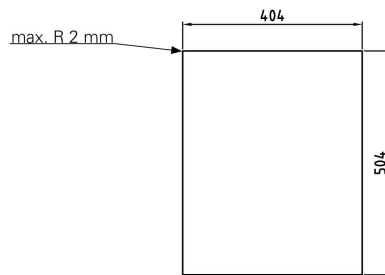

Tray Dispenser Metos Drop-In TD 750

Product capacity	n. 45 trays
Item width mm	424
Item depth mm	524
Item height mm	550
Package volume	0.292
Unit of volume	m3
Package volume	0.292 m3
Package length	74
Package width	52
Package height	76
Package unit of dimension	cm
Package dimensions (LxWxH)	74x52x76 cm
Net weight	20
Net weight	20 kg
Gross weight	20
Package weight	20 kg
Unit of weight	kg
Remarks (misc.)	drop-in hole 404x504 mm
Function	neutral

Installation on top of the table

**Drop-in tray dispenser
Metos D-ITD-900/750**

weight (empty): 20 kg

The counter, where drop-in units are installed, must be damp-proof and strong enough to bear the appliance weight.

Dimensions of drop-in hole

Mounting drawing