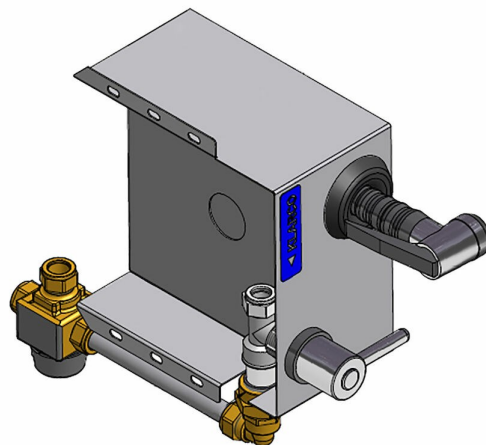

Metos PRM washing pistol Mini, hose reel incl. bracket

Metos PRM washing pistol Mini, hose reel incl. bracket

Package volume	0.01
Unit of volume	m3
Package volume	0.01 m3
Package length	0
Package width	0
Package height	0
Package dimensions (LxWxH)	0x0x0
Net weight	0.01
Net weight	0.01 kg
Gross weight	0.01
Package weight	0.01 kg
Unit of weight	kg
Cold water diam.	3/4"
Cold water flow l/min	8
Cold water min pressure kPa	300
Hot water diam.	3/4"
Hot water flow l/min	8