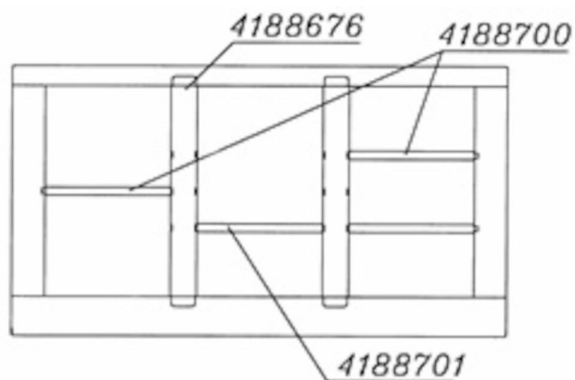

Divider Metos Proff DM 310*20 mm

Divider for GN-containers. To be used between DL-dividers.
For GN 1/2 and GN 1/3 containers..

Divider Metos Proff DM 310*20 mm

Item width mm	310
Item depth mm	20
Item height mm	10
Package volume	0.01
Unit of volume	m3
Package volume	0.01 m3
Package length	0
Package width	0
Package height	0
Package unit of dimension	cm
Package dimensions (LxWxH)	0x0x0 cm
Net weight	0.01
Net weight	0.01 kg
Gross weight	0.01
Package weight	0.01 kg
Unit of weight	kg