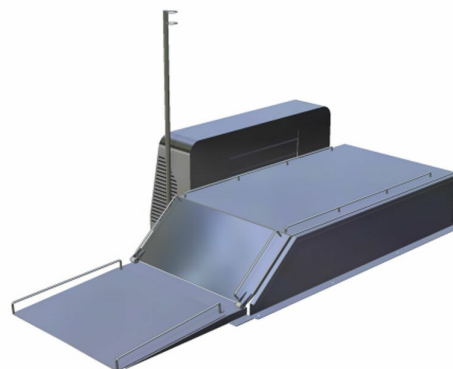

# Lift Metos Multiwasher 500 series

Lift for Multiwasher 500 series washing machines.

## Lift Metos Multiwasher 500 series

Item width mm	1000
Item depth mm	1000
Package volume	0.605
Unit of volume	m3
Package volume	0.605 m3
Package length	110
Package width	110
Package height	50
Package unit of dimension	cm
Package dimensions (LxWxH)	110x110x50 cm
Net weight	40.01
Net weight	40.01 kg
Gross weight	50.01
Package weight	50.01 kg
Unit of weight	kg