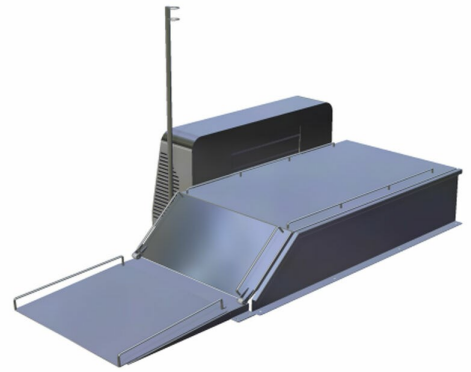

Lift Metos Multiwasher 700 series

Lift for Multiwasher 700 series washing machines.

Lift Metos Multiwasher 700 series

| | |
|----------------------------|---------------|
| Item width mm | 1200 |
| Item depth mm | 1200 |
| Package volume | 0.845 |
| Unit of volume | m3 |
| Package volume | 0.845 m3 |
| Package length | 130 |
| Package width | 130 |
| Package height | 50 |
| Package unit of dimension | cm |
| Package dimensions (LxWxH) | 130x130x50 cm |
| Net weight | 45.01 |
| Net weight | 45.01 kg |
| Gross weight | 55.01 |
| Package weight | 55.01 kg |
| Unit of weight | kg |