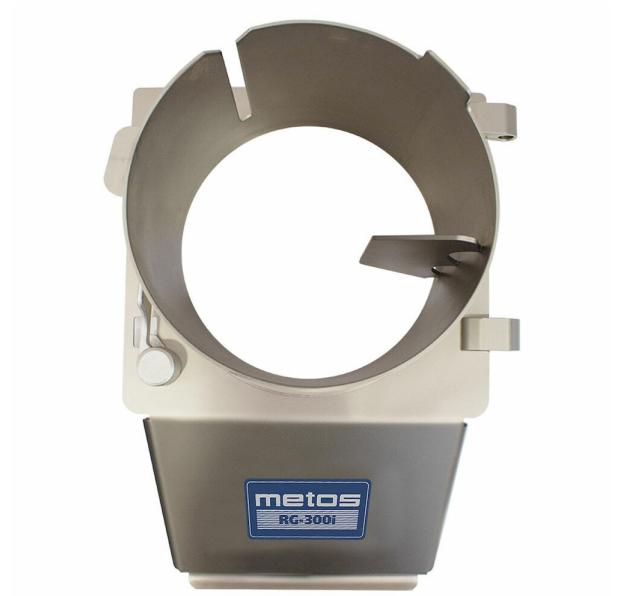

Feed cylinder Metos RG-300i

To be used with:

- Manual feeder Ergo-loop
- 4-tube feeder

Feed cylinder Metos RG-300i

Package volume	0
Unit of volume	m3
Package volume	0 m3
Package length	0
Package width	0
Package height	0
Package unit of dimension	cm
Package dimensions (LxWxH)	0x0x0 cm
Net weight	6
Net weight	6 kg
Gross weight	13
Package weight	13 kg
Unit of weight	kg