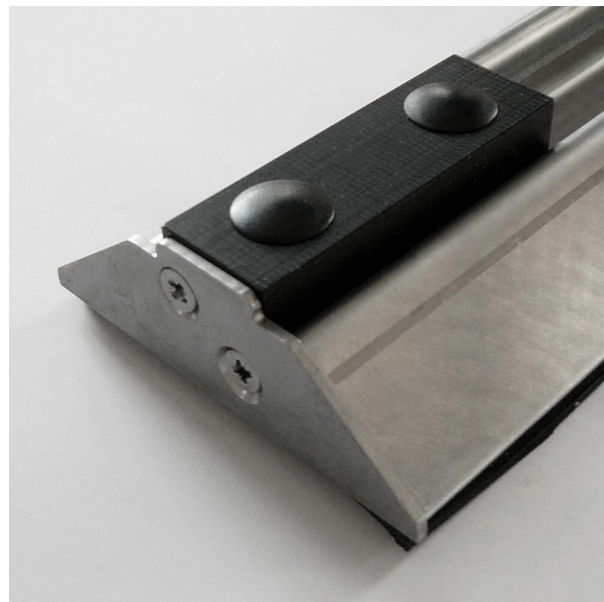

End stop Metos Easy Rider, plastic, for ground rail

Plastic end stop for Easy Rider shelving system. To be fastened
to ground rail

- 2 stoppers per ground rail is needed

End stop Metos Easy Rider, plastic, for ground rail