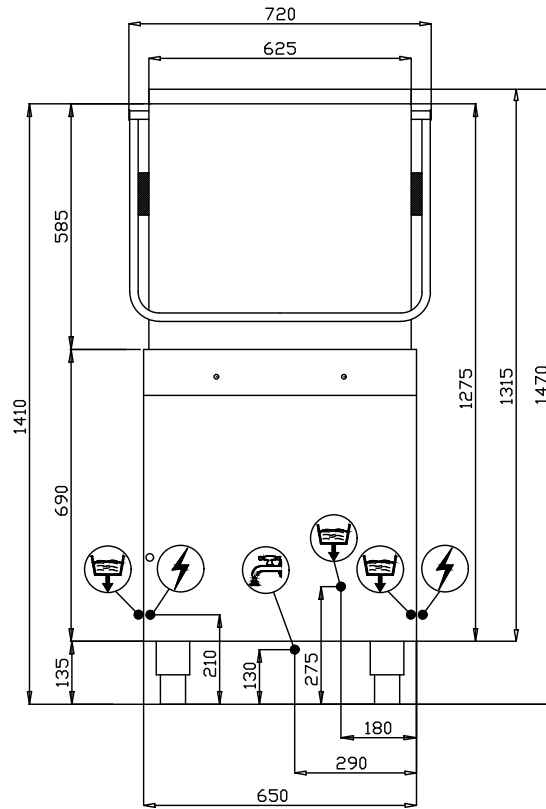

metos

HOOD 120 LUX

	LOADING HOSE 3/4" GAS
	DRAINAGE HOSE Ø 24x150mm
	ELECTRICAL CONNECTION