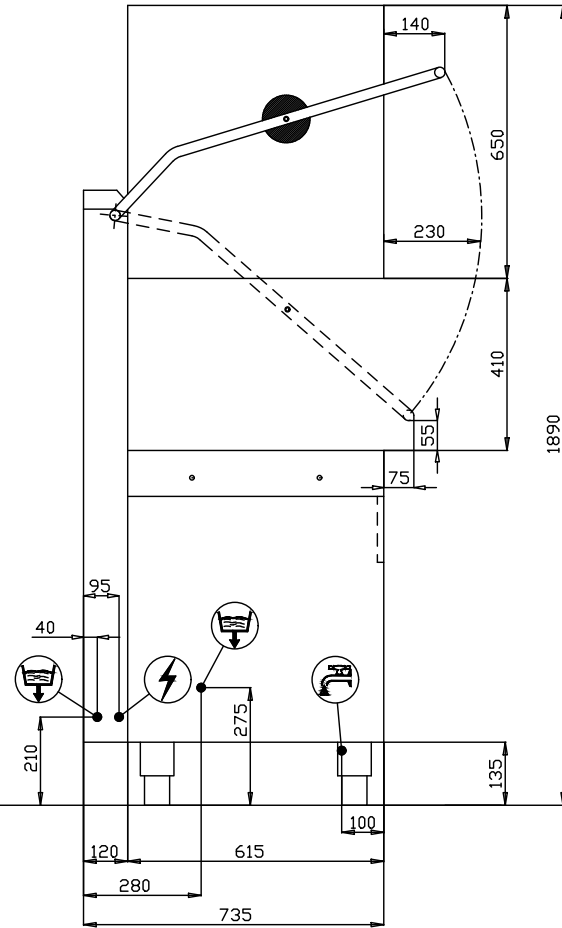

metos

HOOD 120 LUX

	LOADING HOSE 3/4" GAS
	DRAINAGE HOSE Ø 24x150mm
	ELECTRICAL CONNECTION