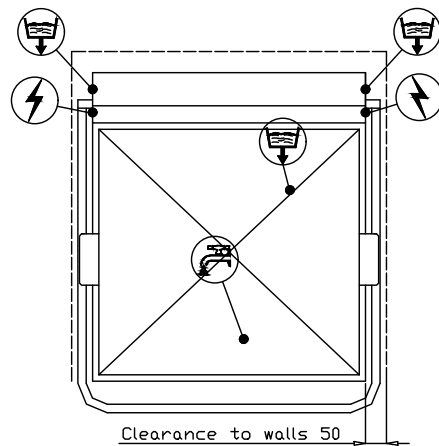

metos

HOOD 120 LUX

	LOADING HOSE 3/4" GAS
	DRAINAGE HOSE Ø 24x150mm
	ELECTRICAL CONNECTION