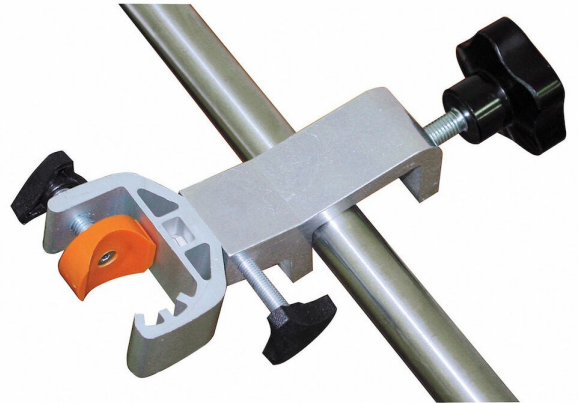

## Mixer side support Metos 05-SA

Mixer support for attaching to the side of the stockpot.

## Mixer side support Metos 05-SA

Package volume	0.01
Unit of volume	m3
Package volume	0.01 m3
Package length	0
Package width	0
Package height	0
Package unit of dimension	cm
Package dimensions (LxWxH)	0x0x0 cm
Net weight	0.7
Net weight	0.7 kg
Gross weight	0.7
Package weight	0.7 kg
Unit of weight	kg