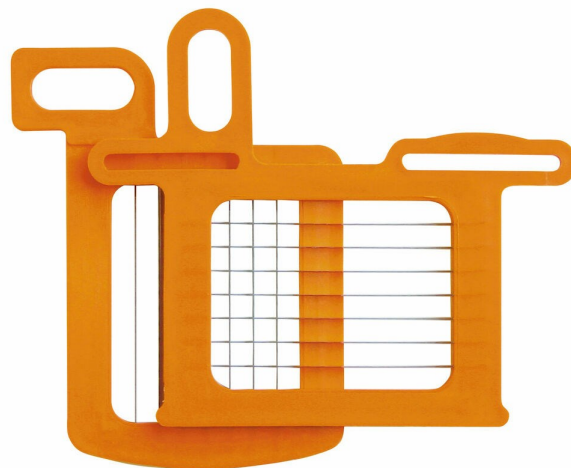

Grid set and pusher 8,5x8,5mm for Metos Dynacube

Grids are easily interchangeable. Stainless steel grid
- includes upper grid, lower grid and pusher
- size 8,5x8,5mm

Grid set and pusher 8,5x8,5mm for Metos Dynacube

Package volume	0.004
Unit of volume	m3
Package volume	0.004 m3
Package length	20
Package width	16
Package height	11
Package unit of dimension	cm
Package dimensions (LxWxH)	20x16x11 cm
Net weight	0.3
Net weight	0.3 kg
Gross weight	0.4
Package weight	0.4 kg
Unit of weight	kg