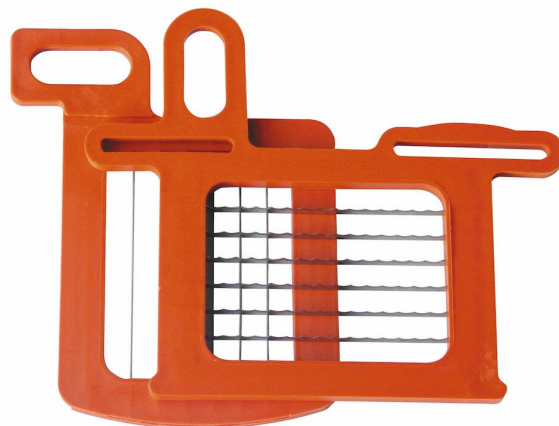

Grid set and pusher 10x10mm for Metos Dynacube

Grids are easily interchangeable. Stainless steel grid
- includes upper grid, lower grid and pusher
- size 10x10mm

Grid set and pusher 10x10mm for Metos Dynacube

Package volume	0.004
Unit of volume	m3
Package volume	0.004 m3
Package length	20
Package width	16
Package height	11
Package unit of dimension	cm
Package dimensions (LxWxH)	20x16x11 cm
Net weight	0.3
Net weight	0.3 kg
Gross weight	0.4
Package weight	0.4 kg
Unit of weight	kg