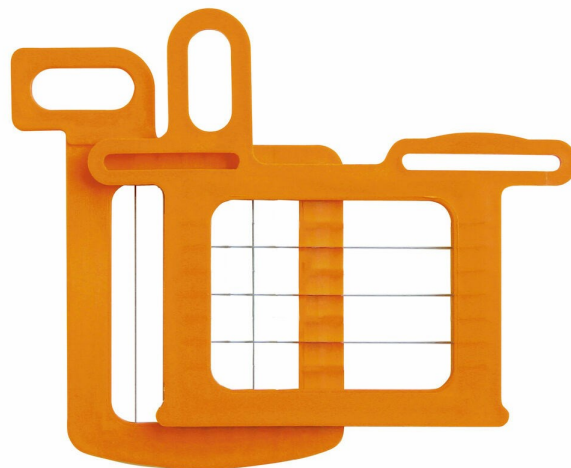

Grid set and pusher 17x17mm for Metos Dynacube

Grids are easily interchangeable. Stainless steel grid

- includes upper grid, lower grid and pusher

- size 17x17mm

Grid set and pusher 17x17mm for Metos Dynacube

Package volume	0.004
Unit of volume	m3
Package volume	0.004 m3
Package length	20
Package width	16
Package height	11
Package unit of dimension	cm
Package dimensions (LxWxH)	20x16x11 cm
Net weight	0.3
Net weight	0.3 kg
Gross weight	0.4
Package weight	0.4 kg
Unit of weight	kg