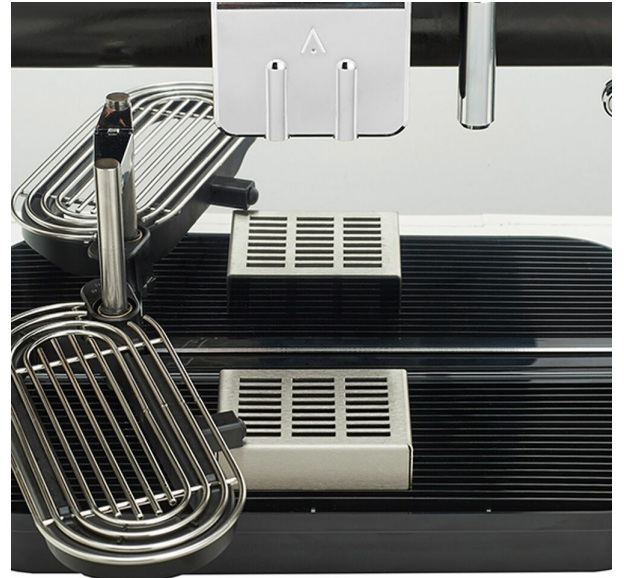

Latte Macchiato feet Metos OptiMe

Coffee machine with macchiato feet, allows the use of high latte macchiato glasses since tap height is 140 mm.

Latte Macchiato feet Metos OptiMe

Item height mm	140
Package volume	0.01
Unit of volume	m3
Package volume	0.01 m3
Package length	0
Package width	0
Package height	0
Package dimensions (LxWxH)	0x0x0
Net weight	0.01
Net weight	0.01 kg
Gross weight	0.01
Package weight	0.01 kg
Unit of weight	kg