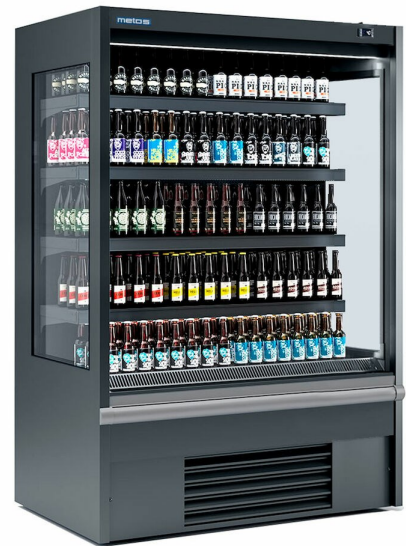

Multideck open display Metos MS12PCM1 LED black model R290

Refrigerated open multideck display suitable for packed products, drinks and even meat (climate class 3). Black model
- temperature range +2°C - +6°C (25°C/60%RH), ventilated cooling

- side walls made of glass
- four easily adjustable and tiltable shelves (300 mm deep) + bottom plane 405mm
- price ticket rail in front of the shelves
- LED lighting 4000k color in the ceiling and under every shelf
- electronic control
- standard perspex display front to optimize energy savings
- maximum product visibility
- night curtain

Multideck open display Metos MS12PCM1 LED black model R290

Product capacity	455 liters/ refr.area 2,01m ²
Item width mm	1330
Item depth mm	685
Item height mm	2000
Package volume	2.494
Unit of volume	m ³
Package volume	2.494 m ³
Package length	145
Package width	80
Package height	215
Package unit of dimension	cm
Package dimensions (LxWxH)	145x80x215 cm
Net weight	260
Net weight	260 kg
Gross weight	285
Package weight	285 kg
Unit of weight	kg
Connection voltage V	230
Number of phases	1NPE
Frequency Hz	50
Type of electrical connection	Plug
Type of the refrigerant	R290