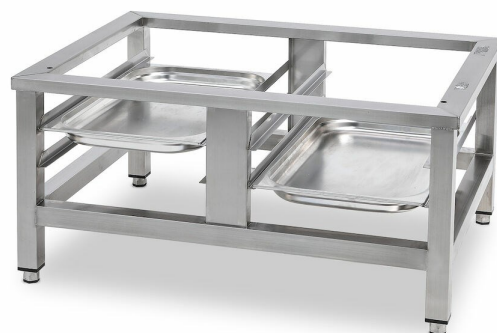

Stand Metos iCombi DUO 6-1/1+ 6-1/1 RS-4

Stand for iCombi duo installation for 2 pcs 6-1/1 combination ovens

- 4 grids, pitch 75 mm
- height 445 mm
- 2 pcs connection bolts included

Stand Metos iCombi DUO 6-1/1+ 6-1/1 RS-4

Inside measures mm	850 × 620 × 445 mm
Item width mm	850
Item depth mm	620
Item height mm	445
Package volume	0.283
Unit of volume	m3
Package volume	0.283 m3
Package length	87
Package width	65
Package height	50
Package unit of dimension	cm
Package dimensions (LxWxH)	87x65x50 cm
Net weight	13
Net weight	13 kg
Gross weight	15
Package weight	15 kg
Unit of weight	kg
Cleaning	machine washable
GN size	1/1
Rail distance mm	75
Temperature probe	No
Fill in trolleys	No
Hand shower	No
Descaling	No
Humidification	No
Timer	No