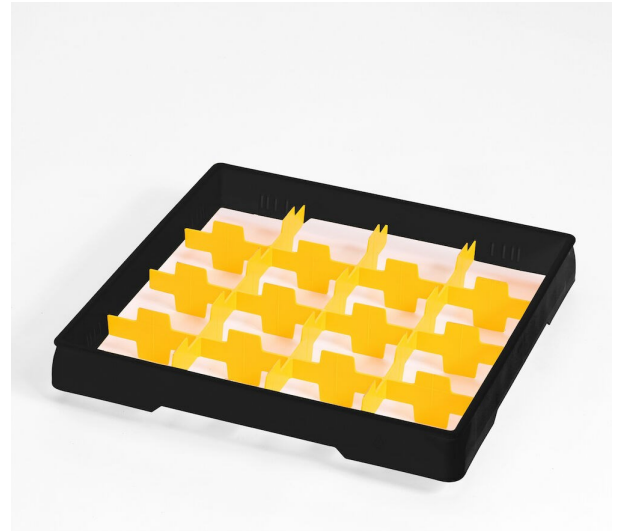

Black heightening frame with yellow divider Metos

Black heightening frame, 50x50 cm, injection moulded PP-plastic. With yellow compartment for 16 glasses with max. diam. 110 mm. Height 50 mm.

Black heightening frame with yellow divider Metos

Product capacity	16 tumbler Ø110
Item width mm	500
Item depth mm	500
Item height mm	50
Package volume	0
Package volume	0
Package length	0
Package width	0
Package height	0
Package dimensions (LxWxH)	0x0x0
Net weight	0.7
Net weight	0.7 kg
Gross weight	0.7
Package weight	0.7 kg
Unit of weight	kg
Raw material	plastic