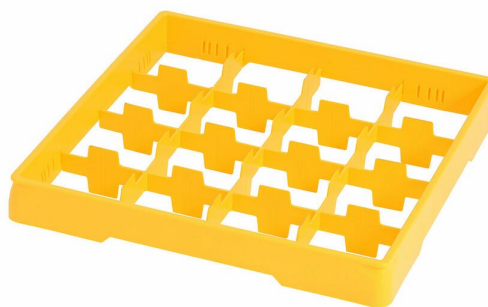

Yellow heightening frame with yellow divider Metos

Compartmented heightening frame, 50x50 cm, yellow, injection moulded PP-plastic for 16 glasses with max. diam. 110 mm, code: yellow. Height 50 mm.

Yellow heightening frame with yellow divider Metos

Product capacity	16 tumbler Ø110
Item width mm	500
Item depth mm	500
Item height mm	50
Package volume	0.01
Unit of volume	m3
Package volume	0.01 m3
Package length	0
Package width	0
Package height	0
Package dimensions (LxWxH)	0x0x0
Net weight	0.7
Net weight	0.7 kg
Gross weight	0.7
Package weight	0.7 kg
Unit of weight	kg
Raw material	plastic