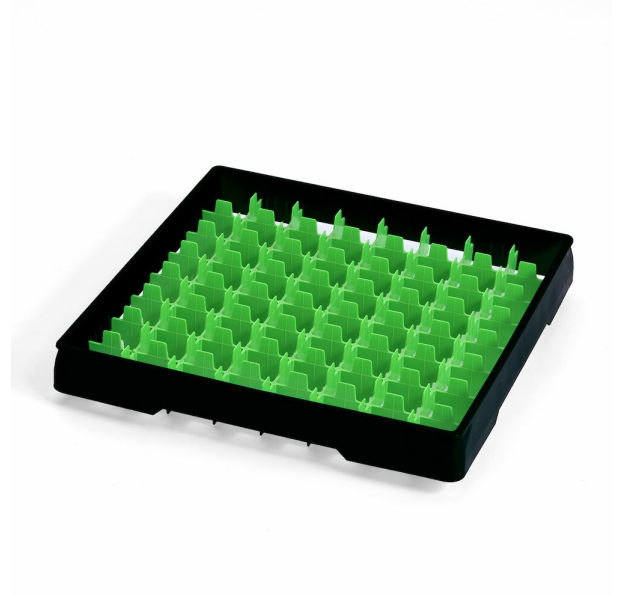

Black heightening frame with green divider Metos

Black heightening frame, 50x50 cm, injection moulded PP-plastic. With green compartment for 46 glasses with max. diam. 52 mm. Height 50 mm.

Black heightening frame with green divider Metos

Product capacity	64 tumbler Ø52
Item width mm	500
Item depth mm	500
Item height mm	50
Package volume	0
Package volume	0
Package length	0
Package width	0
Package height	0
Package dimensions (LxWxH)	0x0x0
Net weight	0.7
Net weight	0.7 kg
Gross weight	0.7
Package weight	0.7 kg
Unit of weight	kg
Raw material	plastic