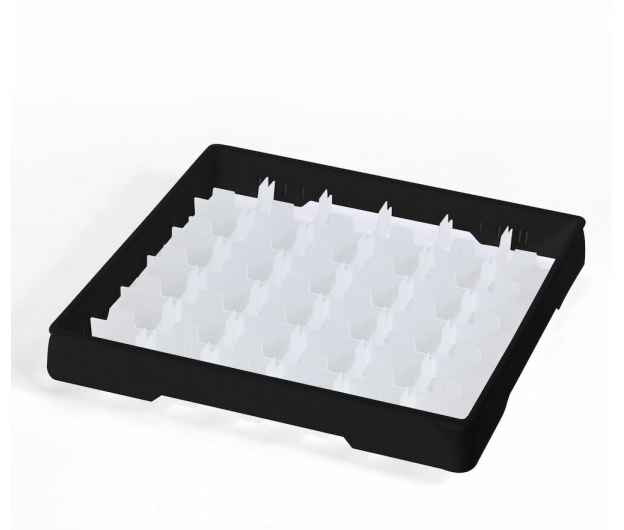

Black heightening frame with white divider Metos

Black heightening frame, 50x50 cm, injection moulded PP-plastic. With white compartment for 36 glasses with max. diam. 72 mm. Height 50 mm.

Black heightening frame with white divider Metos

Product capacity	36 tumbler Ø72
Item width mm	500
Item depth mm	500
Item height mm	50
Package volume	0
Package volume	0
Package length	0
Package width	0
Package height	0
Package dimensions (LxWxH)	0x0x0
Net weight	0.7
Net weight	0.7 kg
Gross weight	0.7
Package weight	0.7 kg
Unit of weight	kg
Raw material	plastic