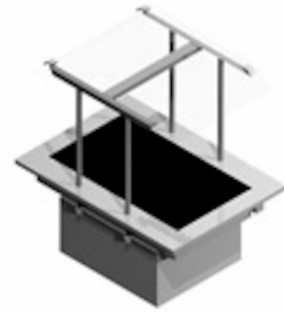

## Ceramic Plate Metos Drop- In CPL 450 Nova Plus LED

Heated ceramic plate GN 1/1. Drop-in model without side panels

- unit's edge is 15 mm above the furniture's top plate
- temperature's adjusting with power controller
- width of upper shelf 420 mm
- shelf made of hardened glass
- LED-belysning, 3000K
- shelf with PLUS glass edge

## Ceramic Plate Metos Drop-In CPL 450 Nova Plus LED

Product capacity	1 GN 1/1
Inside measures mm	465×650×355/734 mm
Item width mm	465
Item depth mm	650
Item height mm	355/734
Package volume	0.277
Unit of volume	m3
Package volume	0.277 m3
Package length	50
Package width	70
Package height	79
Package unit of dimension	cm
Package dimensions (LxWxH)	50x70x79 cm
Net weight	24.5
Net weight	24.5 kg
Gross weight	24.5
Package weight	24.5 kg
Unit of weight	kg
Connection power kW	0.3
Fuse Size A	10
Connection voltage V	220-240
Number of phases	1NPE
Frequency Hz	50/60
Startup current A	1.2
Protection rating (IP)	IP43
Type of electrical connection	Plug
Remarks (misc.)	drop-in hole 410x550 mm
Function	warm
GN size	GN 1/1

## Ceramic Plate Metos Drop-In CPL 450 Nova Plus LED

Power range kW	0.3
Lighting	LED
Upper part	with upper part
Model	Nova Plus