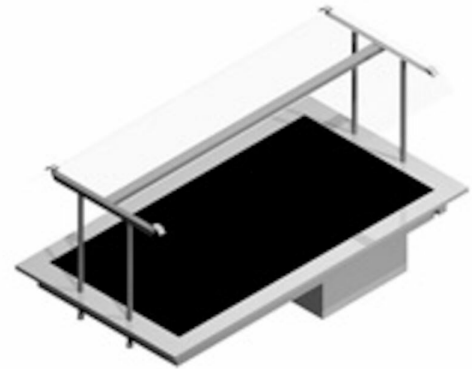

Ceramic Plate Metos Drop- In CPL 1200 Nova Plus LED

Heated ceramic plate 3 x GN 1/1. Drop-in model without side panels

- unit's edge is 15 mm above the furniture's top plate
- temperature's adjusting with power controller
- width of upper shelf 420 mm
- shelf made of hardened glass
- 3000K LED light
- shelf with PLUS glass edge

Ceramic Plate Metos Drop-In CPL 1200 Nova Plus LED

| | |
|-------------------------------|--------------------------|
| Product capacity | 3 GN 1/1 |
| Inside measures mm | 1200×650×355/734 mm |
| Item width mm | 1200 |
| Item depth mm | 650 |
| Item height mm | 355/734 |
| Package volume | 0.691 |
| Unit of volume | m3 |
| Package volume | 0.691 m3 |
| Package length | 125 |
| Package width | 70 |
| Package height | 79 |
| Package unit of dimension | cm |
| Package dimensions (LxWxH) | 125x70x79 cm |
| Net weight | 60 |
| Net weight | 60 kg |
| Gross weight | 60 |
| Package weight | 60 kg |
| Unit of weight | kg |
| Connection power kW | 0.8 |
| Fuse Size A | 10 |
| Connection voltage V | 220-240 |
| Number of phases | 1NPE |
| Frequency Hz | 50/60 |
| Startup current A | 3.5 |
| Protection rating (IP) | IP43 |
| Type of electrical connection | Plug |
| Remarks (misc.) | drop-in hole 1145x550 mm |
| Function | warm |
| GN size | 3GN 1/1 |

Ceramic Plate Metos Drop-In CPL 1200 Nova Plus LED

| | |
|----------------|-----------------|
| Power range kW | 0.9 |
| Shelf size mm | 420 |
| Lighting | LED |
| Upper part | with upper part |
| Model | Nova Plus |