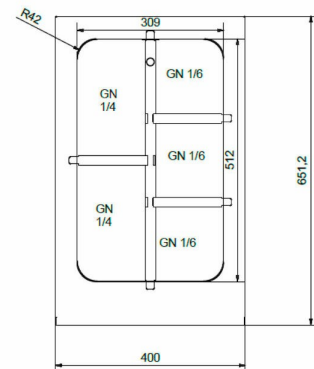

Divider assy GN1/1 Metos BM 400

One long divider and three short dividers. For GN1/1 sized basin

- dish washer safe
- all stainless steel
- fits basin models Metos Proff, Nova, Corona and Drop-in manufactured after 02/2019

Divider assy GN1/1 Metos BM 400

Item width mm	50
Item depth mm	545
Item height mm	50
Package volume	0.001
Unit of volume	m3
Package volume	0.001 m3
Package length	5
Package width	5
Package height	55
Package unit of dimension	cm
Package dimensions (LxWxH)	5x5x55 cm
Net weight	0.52
Net weight	0.52 kg
Gross weight	0.52
Package weight	0.52 kg
Unit of weight	kg
Function	cold+warm
GN size	GN1/1