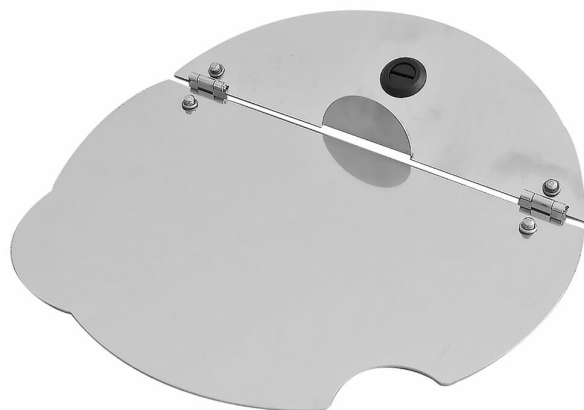

Serving kettle lid in stainless steel Metos D-I 9 litres

Lid for a drop-in soup well (4138930). Lid in stainless steel

Serving kettle lid in stainless steel Metos D-I 9 litres

Item width mm	266
Item depth mm	266
Item height mm	3
Package volume	0.001
Unit of volume	m3
Package volume	0.001 m3
Package length	30
Package width	30
Package height	1
Package unit of dimension	cm
Package dimensions (LxWxH)	30x30x1 cm
Net weight	1.5
Net weight	1.5 kg
Gross weight	2.5
Package weight	2.5 kg
Unit of weight	kg