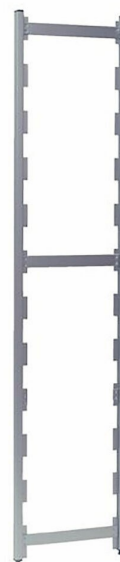

# Ladder Metos Norm20/12

## 2000\*300

Ladders made of anodized aluminium, adjustable feet.  
Adjustable shelf height every 150 mm  
- capacity between two ladders 600 kg

## Ladder Metos Norm20/12 2000\*300

Product capacity	Section load: 600 kg
Item width mm	25
Item depth mm	303
Item height mm	1950
Package volume	0.022
Unit of volume	m3
Package volume	0.022 m3
Package length	35
Package width	3
Package height	205
Package unit of dimension	cm
Package dimensions (LxWxH)	35x3x205 cm
Net weight	2.29
Net weight	2.29 kg
Gross weight	3.29
Package weight	3.29 kg
Unit of weight	kg
Raw material	aluminum