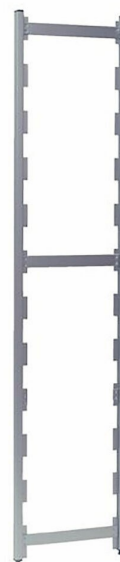

Ladder Metos Norm20/12

1800*500

Ladders made of anodized aluminium, adjustable feet.
Adjustable shelf height every 150 mm
- capacity between two ladders 600 kg

Ladder Metos Norm20/12 1800*500

Product capacity	Section load: 600 kg
Item width mm	25
Item depth mm	503
Item height mm	1800
Package volume	0.031
Unit of volume	m3
Package volume	0.031 m3
Package length	55
Package width	3
Package height	185
Package unit of dimension	cm
Package dimensions (LxWxH)	55x3x185 cm
Net weight	2.39
Net weight	2.39 kg
Gross weight	3.39
Package weight	3.39 kg
Unit of weight	kg
Raw material	aluminum