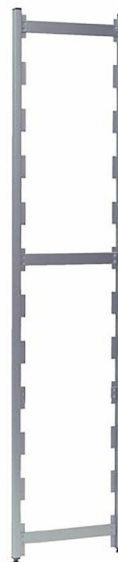

Ladder Metos Norm20/12

2000*500

Ladders made of anodized aluminium, adjustable feet.
Adjustable shelf height every 150 mm
- capacity between two ladders 600 kg

Ladder Metos Norm20/12 2000*500

Product capacity	Section load: 600 kg
Item width mm	25
Item depth mm	503
Item height mm	1950
Package volume	0.034
Unit of volume	m3
Package volume	0.034 m3
Package length	55
Package width	3
Package height	205
Package unit of dimension	cm
Package dimensions (LxWxH)	55x3x205 cm
Net weight	2.54
Net weight	2.54 kg
Gross weight	3.54
Package weight	3.54 kg
Unit of weight	kg
Raw material	aluminum