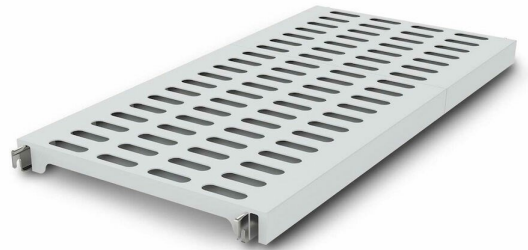

Louvre shelf Metos Norm12

1200*400

Grid shelf made of plastic. Stands cold up to - 30 °C, machine washable

- adjustable shelf height every 150 mm
- capacity 150 kg

Louvre shelf Metos Norm12 1200*400

Product capacity	150 kg
Item width mm	1200
Item depth mm	383
Item height mm	53
Package volume	0.01
Unit of volume	m3
Package volume	0.01 m3
Package length	0
Package width	0
Package height	0
Package dimensions (LxWxH)	0x0x0
Net weight	5.61
Net weight	5.61 kg
Gross weight	6.61
Package weight	6.61 kg
Unit of weight	kg
Raw material	plastic
Shelf size mm	400
Model	Louvre shelf