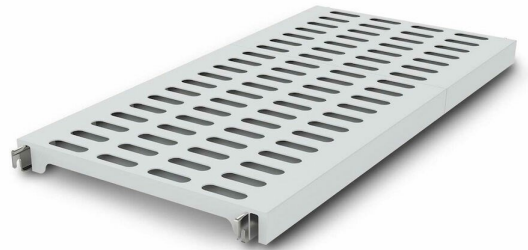

# Louvre shelf Metos Norm12 600\*500

Grid shelf made of plastic. Stands cold up to - 30 °C, machine washable

- adjustable shelf height every 150 mm
- capacity 150 kg

## Louvre shelf Metos Norm12 600\*500

Product capacity	200 kg
Item width mm	600
Item depth mm	483
Item height mm	53
Package volume	0.01
Unit of volume	m3
Package volume	0.01 m3
Package length	0
Package width	0
Package height	0
Package dimensions (LxWxH)	0x0x0
Net weight	1.59
Net weight	1.59 kg
Gross weight	2.59
Package weight	2.59 kg
Unit of weight	kg
Raw material	plastic
Shelf size mm	500
Model	Louvre shelf