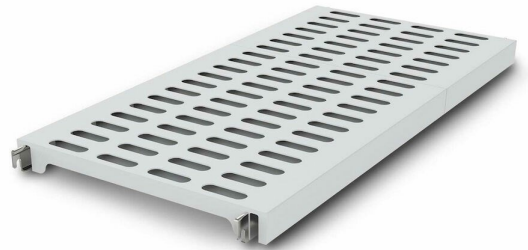

# Louvre shelf Metos Norm12 900\*500

Grid shelf made of plastic. Stands cold up to - 30 °C, machine washable

- adjustable shelf height every 150 mm
- capacity 150 kg

## Louvre shelf Metos Norm12 900\*500

Product capacity	200 kg
Item width mm	900
Item depth mm	483
Item height mm	53
Package volume	0.01
Unit of volume	m3
Package volume	0.01 m3
Package length	0
Package width	0
Package height	0
Package dimensions (LxWxH)	0x0x0
Net weight	2.45
Net weight	2.45 kg
Gross weight	3.45
Package weight	3.45 kg
Unit of weight	kg
Raw material	plastic
Shelf size mm	500
Model	Louvre shelf