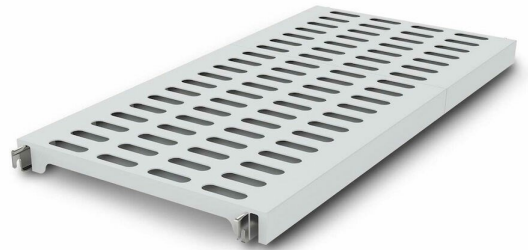

Louvre shelf Metos Norm12

1200*500

Grid shelf made of plastic. Stands cold up to - 30 °C, machine washable

- adjustable shelf height every 150 mm
- capacity 150 kg

Louvre shelf Metos Norm12 1200*500

Product capacity	150 kg
Item width mm	1200
Item depth mm	483
Item height mm	53
Package volume	0.01
Unit of volume	m3
Package volume	0.01 m3
Package length	0
Package width	0
Package height	0
Package dimensions (LxWxH)	0x0x0
Net weight	3.59
Net weight	3.59 kg
Gross weight	4.59
Package weight	4.59 kg
Unit of weight	kg
Raw material	plastic
Shelf size mm	500
Model	Louvre shelf