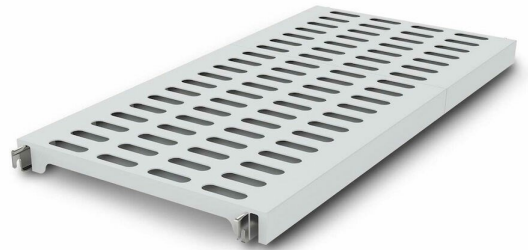

Louvre shelf Metos Norm12

1400*500

Grid shelf made of plastic. Stands cold up to - 30 °C, machine washable

- adjustable shelf height every 150 mm
- capacity 100 kg

Louvre shelf Metos Norm12 1400*500

Product capacity	100 kg
Item width mm	1400
Item depth mm	483
Item height mm	53
Package volume	0.01
Unit of volume	m3
Package volume	0.01 m3
Package length	0
Package width	0
Package height	0
Package dimensions (LxWxH)	0x0x0
Net weight	4.2
Net weight	4.2 kg
Gross weight	5.2
Package weight	5.2 kg
Unit of weight	kg
Raw material	plastic
Shelf size mm	500
Model	Louvre shelf