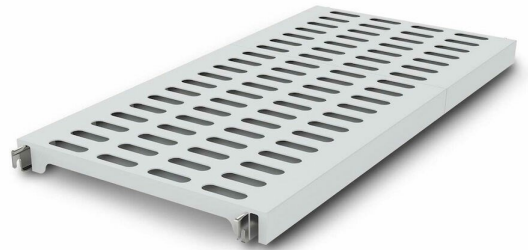

Louvre shelf Metos Norm12

1500*500

Grid shelf made of plastic. Stands cold up to - 30 °C, machine washable

- adjustable shelf height every 150 mm
- capacity 100 kg

Louvre shelf Metos Norm12 1500*500

Product capacity	100 kg
Item width mm	1500
Item depth mm	483
Item height mm	53
Package volume	0.01
Unit of volume	m3
Package volume	0.01 m3
Package length	0
Package width	0
Package height	0
Package dimensions (LxWxH)	0x0x0
Net weight	4.51
Net weight	4.51 kg
Gross weight	5.51
Package weight	5.51 kg
Unit of weight	kg
Raw material	plastic
Shelf size mm	500
Model	Louvre shelf