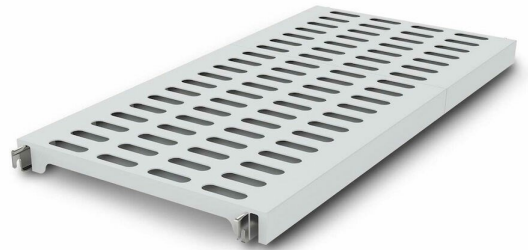

# Louvre shelf Metos Norm12

## 1500\*400

Grid shelf made of plastic. Stands cold up to - 30 °C, machine washable

- adjustable shelf height every 150 mm
- capacity 100 kg

## Louvre shelf Metos Norm12 1500\*400

Product capacity	100 kg
Item width mm	1500
Item depth mm	383
Item height mm	53
Package volume	0.01
Unit of volume	m3
Package volume	0.01 m3
Package length	0
Package width	0
Package height	0
Package dimensions (LxWxH)	0x0x0
Net weight	6.4
Net weight	6.4 kg
Gross weight	7.4
Package weight	7.4 kg
Unit of weight	kg
Raw material	plastic
Shelf size mm	400
Model	Louvre shelf