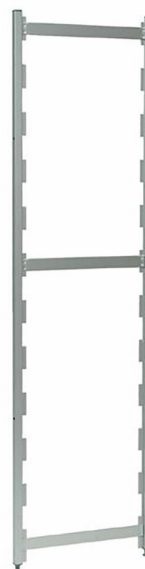

Ladder Metos Norm20/12

1800*600

Ladders made of anodized aluminium, adjustable feet.
Adjustable shelf height every 150 mm
- capacity between two ladders 600 kg

Ladder Metos Norm20/12 1800*600

Product capacity	Section load: 600 kg
Item width mm	25
Item depth mm	603
Item height mm	1800
Package volume	0.036
Unit of volume	m3
Package volume	0.036 m3
Package length	65
Package width	3
Package height	185
Package unit of dimension	cm
Package dimensions (LxWxH)	65x3x185 cm
Net weight	2.51
Net weight	2.51 kg
Gross weight	3.51
Package weight	3.51 kg
Unit of weight	kg
Raw material	aluminum