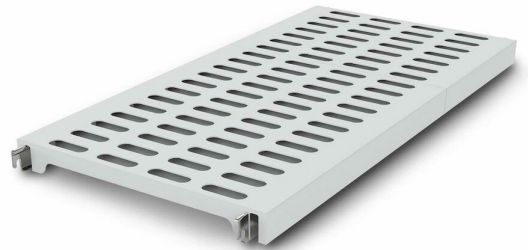

Louvre shelf Metos Norm12 900*600

Grid shelf made of plastic. Stands cold up to - 30 °C, machine washable

- adjustable shelf height every 150 mm
- capacity 150 kg

Louvre shelf Metos Norm12 900*600

Product capacity	200 kg
Item width mm	900
Item depth mm	583
Item height mm	53
Package volume	0.01
Unit of volume	m3
Package volume	0.01 m3
Package length	0
Package width	0
Package height	0
Package dimensions (LxWxH)	0x0x0
Net weight	2.81
Net weight	2.81 kg
Gross weight	3.81
Package weight	3.81 kg
Unit of weight	kg
Raw material	plastic
Shelf size mm	600
Model	Louvre shelf