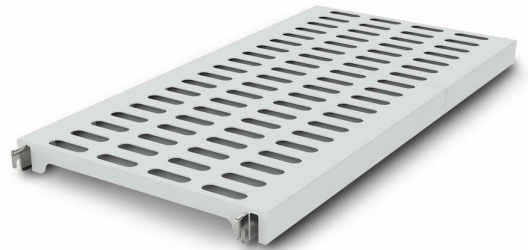

# Louvre shelf Metos Norm12

## 1500\*600

Grid shelf made of plastic. Stands cold up to - 30 °C, machine washable

- adjustable shelf height every 150 mm
- capacity 100 kg

## Louvre shelf Metos Norm12 1500\*600

Product capacity	100 kg
Item width mm	1500
Item depth mm	583
Item height mm	53
Package volume	0.01
Unit of volume	m3
Package volume	0.01 m3
Package length	0
Package width	0
Package height	0
Package dimensions (LxWxH)	0x0x0
Net weight	5.17
Net weight	5.17 kg
Gross weight	6.17
Package weight	6.17 kg
Unit of weight	kg
Raw material	plastic
Shelf size mm	600
Model	Louvre shelf