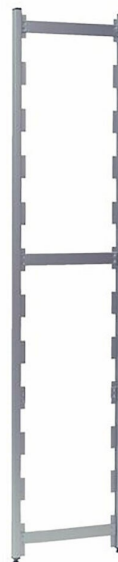

Ladder Metos Norm5

1800*400

Ladders made of stainless steel, adjustable feet. Adjustable shelf height every 150 mm

- capacity between two ladders 1200 kg

Ladder Metos Norm5 1800*400

Product capacity	Section load: 1200 kg
Item width mm	25
Item depth mm	400
Item height mm	1810
Package volume	0.025
Unit of volume	m3
Package volume	0.025 m3
Package length	45
Package width	3
Package height	185
Package unit of dimension	cm
Package dimensions (LxWxH)	45x3x185 cm
Net weight	4.64
Net weight	4.64 kg
Gross weight	5.64
Package weight	5.64 kg
Unit of weight	kg
Raw material	stainless steel