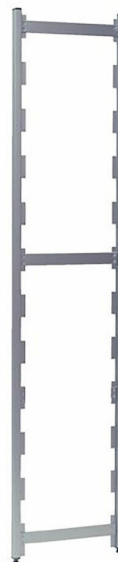

# Ladder Metos Norm5

## 1600\*500

Ladders made of stainless steel, adjustable feet. Adjustable shelf height every 150 mm

- capacity between two ladders 1200 kg

## Ladder Metos Norm5 1600\*500

Product capacity	Section load: 600 kg
Item width mm	25
Item depth mm	500
Item height mm	1510
Package volume	0.026
Unit of volume	m3
Package volume	0.026 m3
Package length	55
Package width	3
Package height	155
Package unit of dimension	cm
Package dimensions (LxWxH)	55x3x155 cm
Net weight	3.87
Net weight	3.87 kg
Gross weight	4.87
Package weight	4.87 kg
Unit of weight	kg
Raw material	stainless steel