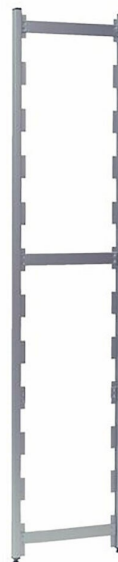

Ladder Metos Norm5

1800*500

Ladders made of stainless steel, adjustable feet. Adjustable shelf height every 150 mm

- capacity between two ladders 1200 kg

Ladder Metos Norm5 1800*500

Product capacity	Section load: 1200 kg
Item width mm	25
Item depth mm	500
Item height mm	1810
Package volume	0.031
Unit of volume	m3
Package volume	0.031 m3
Package length	55
Package width	3
Package height	185
Package unit of dimension	cm
Package dimensions (LxWxH)	55x3x185 cm
Net weight	4.89
Net weight	4.89 kg
Gross weight	5.89
Package weight	5.89 kg
Unit of weight	kg
Raw material	stainless steel